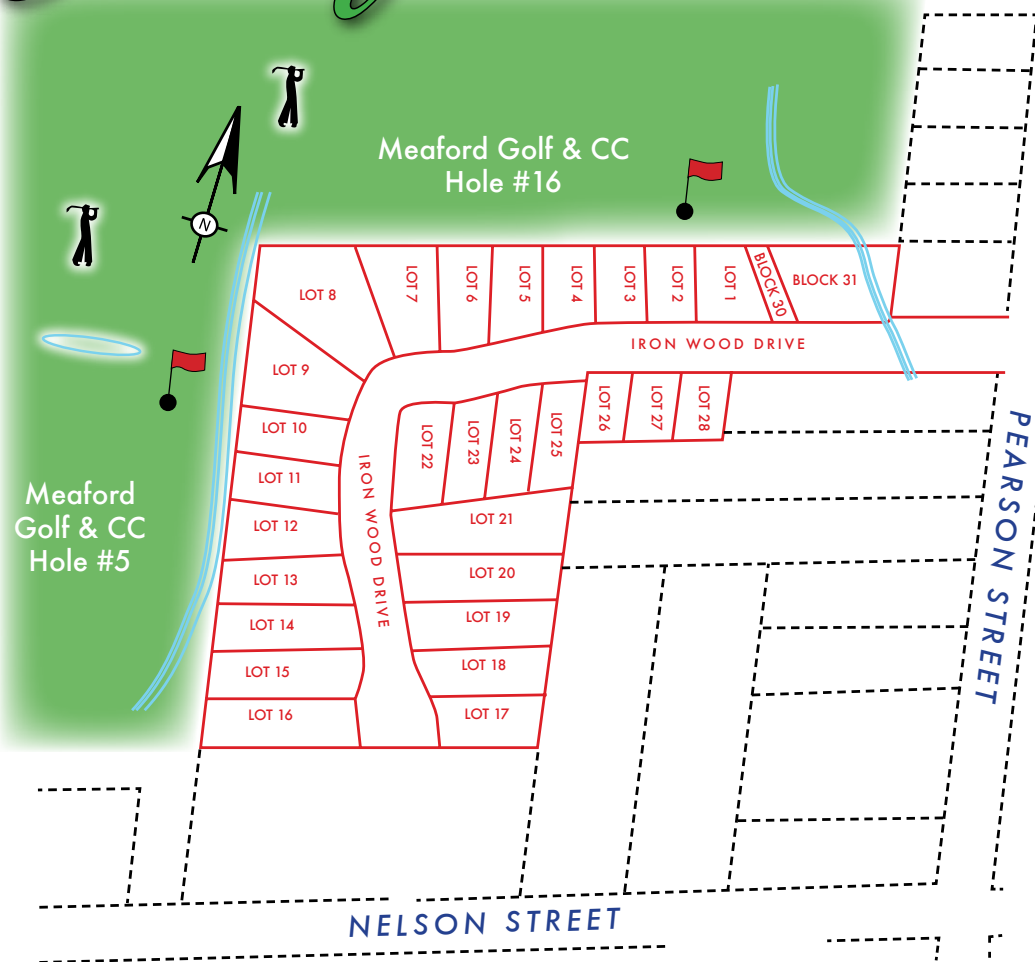

Golfview Estates

by Rogers Enterprises

Welcome to
IRON WOOD DRIVE
Only **28** Fully Serviced Lots
18 Lots Adjacent to
Meaford Golf & CC

Private, Peaceful, Perfect
*Best describe this secluded
cul-de-sac location*